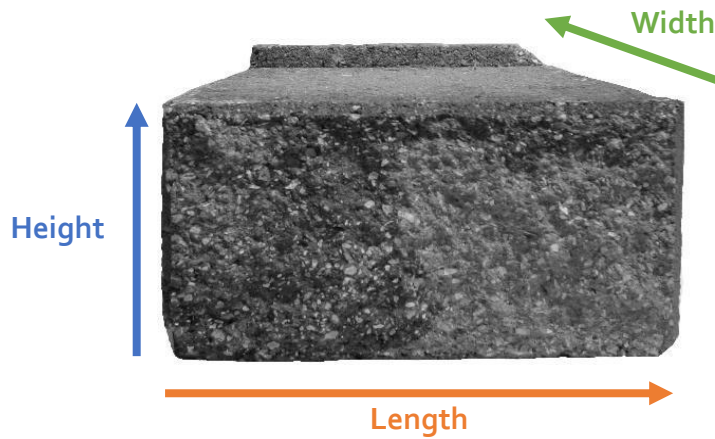

Baystone II Wall and Caps

Wall Block

Height: 6"
Length: 12"
Width: 8"

Caps (3 piece set)

Height: 2 ³/₈"
Length: 33"
Width: 9"